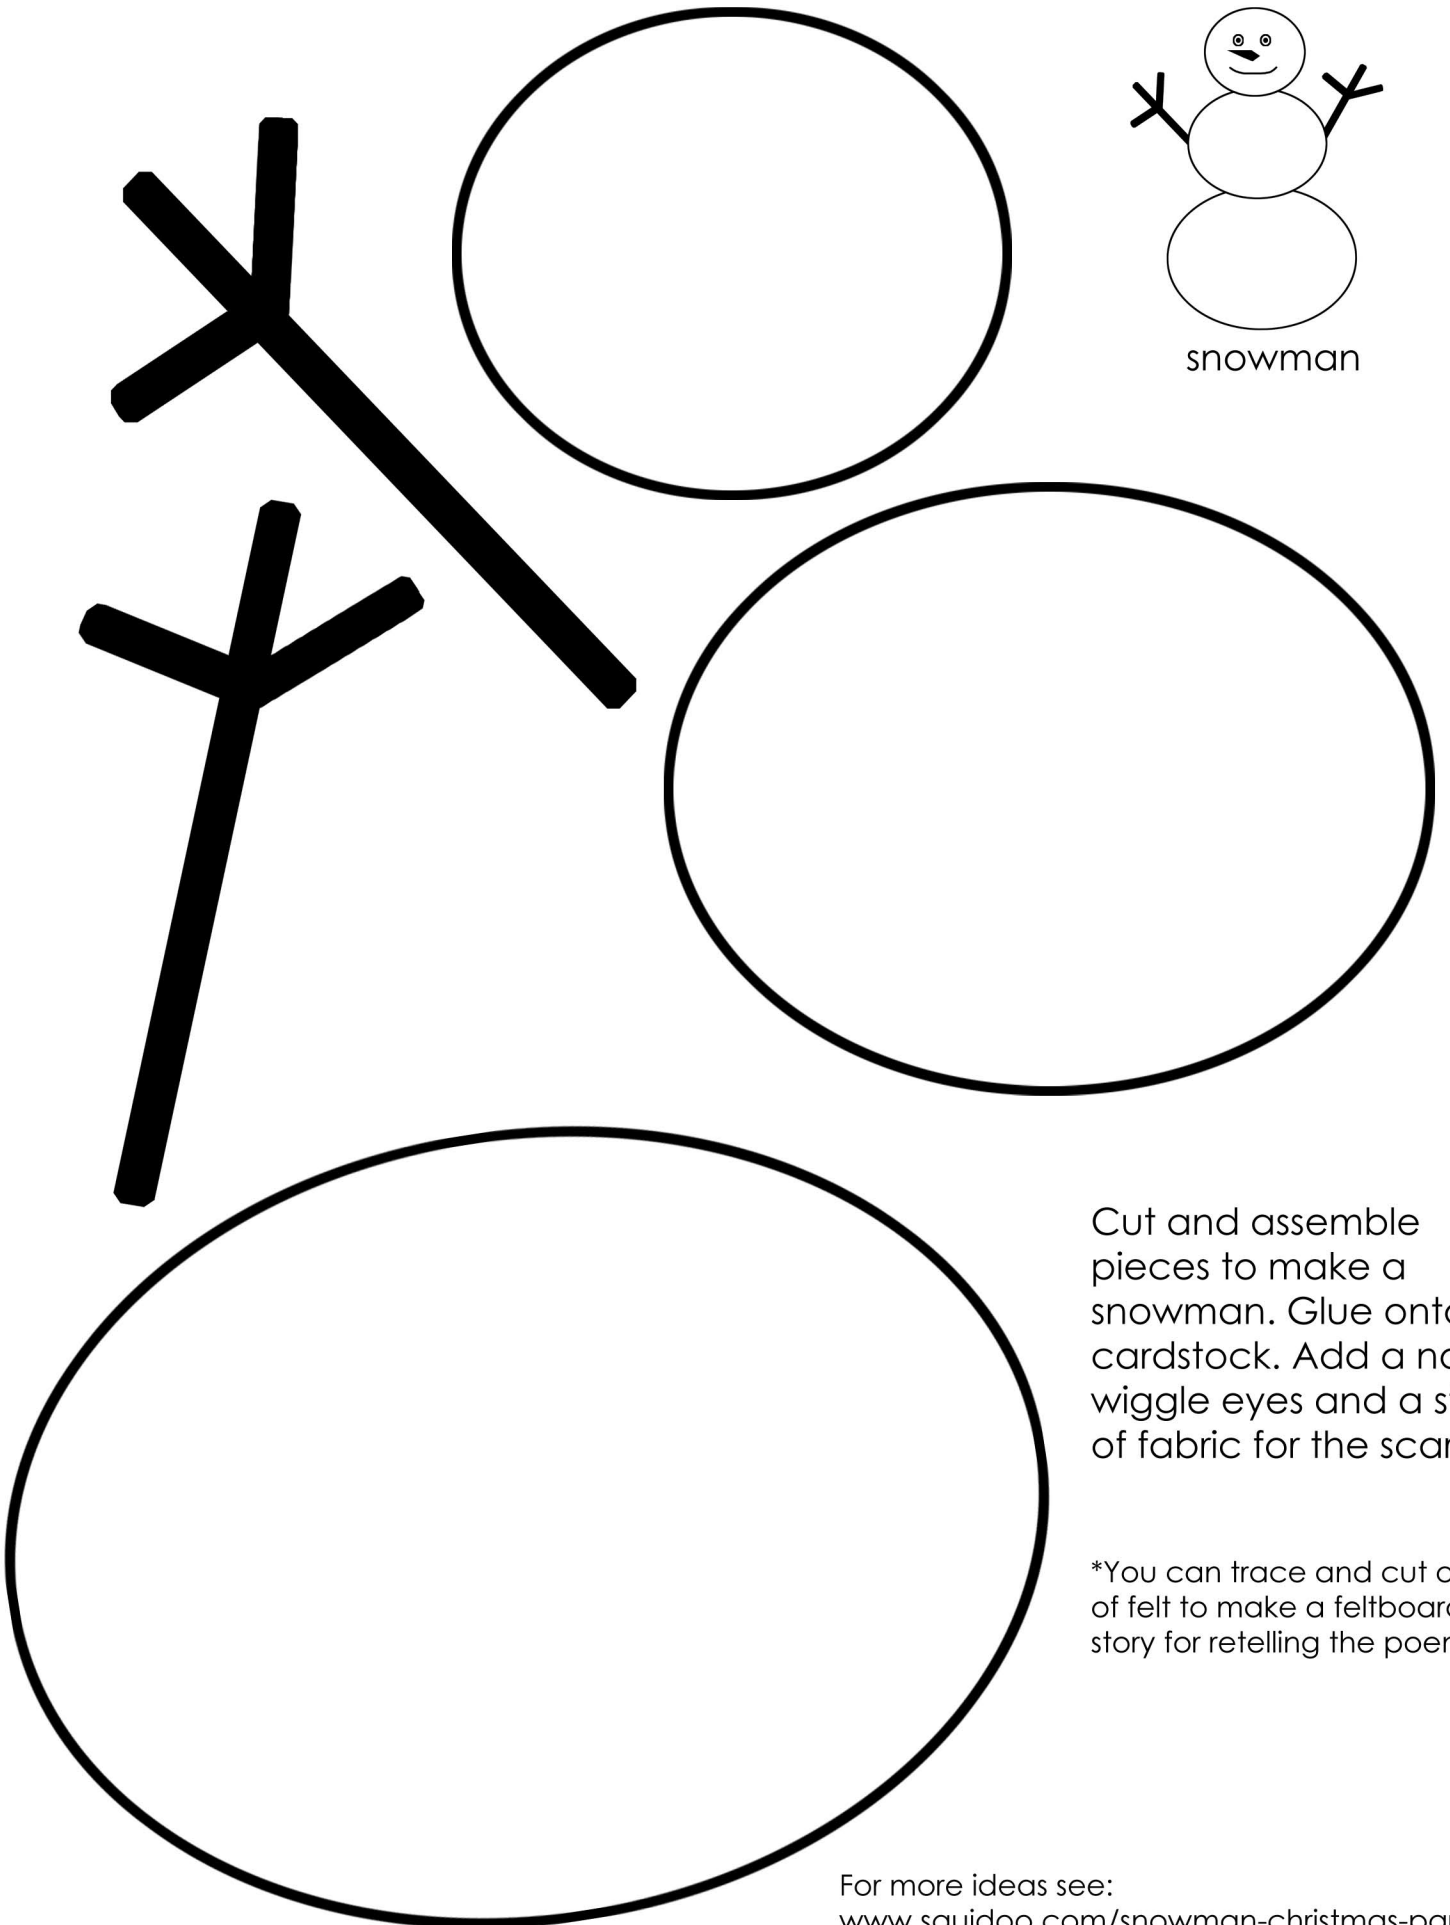

snowman

Cut and assemble pieces to make a snowman. Glue onto cardstock. Add a nose, wiggle eyes and a strip of fabric for the scarf.

\*You can trace and cut out of felt to make a feltboard story for retelling the poem.